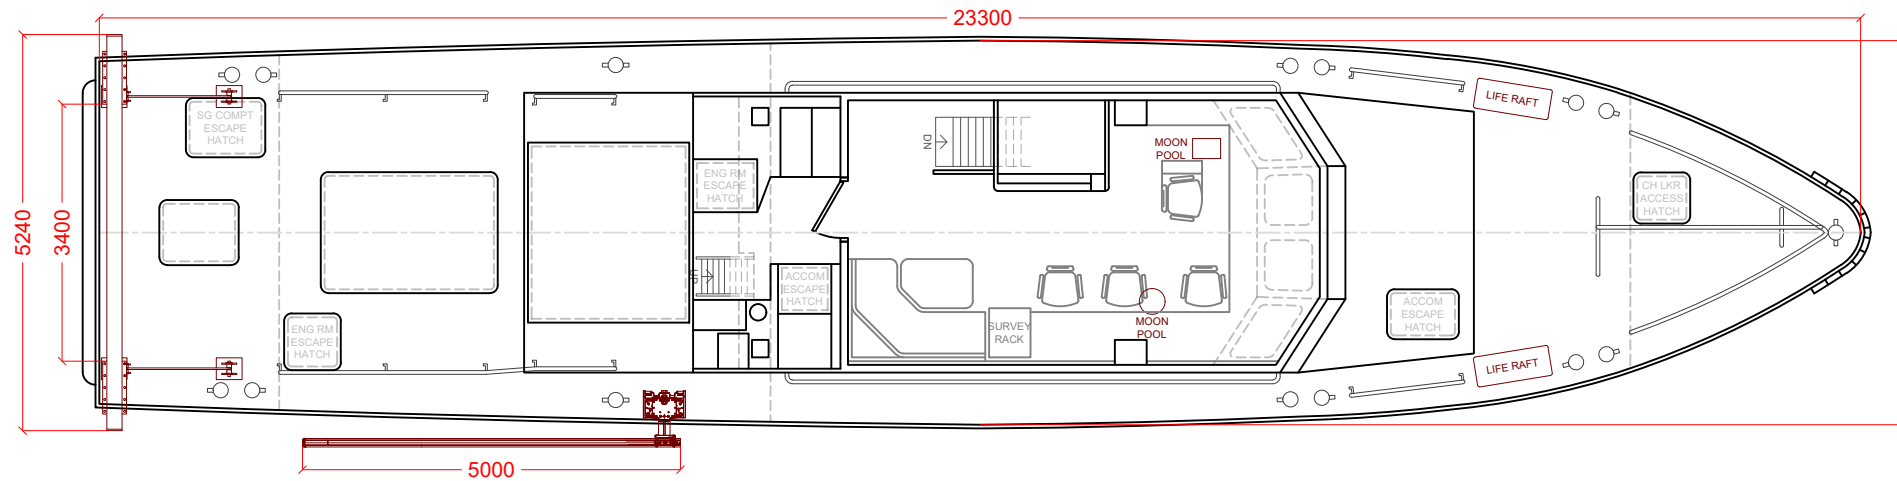

SubSeaCo

CHARTERS & SURVEYS

Web - www.subseaco.co.uk

Phone - 02920 842603

Email - info@subseaco.co.uk

DIMENSIONS

LENGTH OA = 23.30m

BREADTH OA = 5.08m

DEPTH = 2.92m

DRAUGHT (DEEP) = 1.60m

SIDE ELEVATION

ABOVE DECK LAYOUT

BELOW DECK LAYOUT