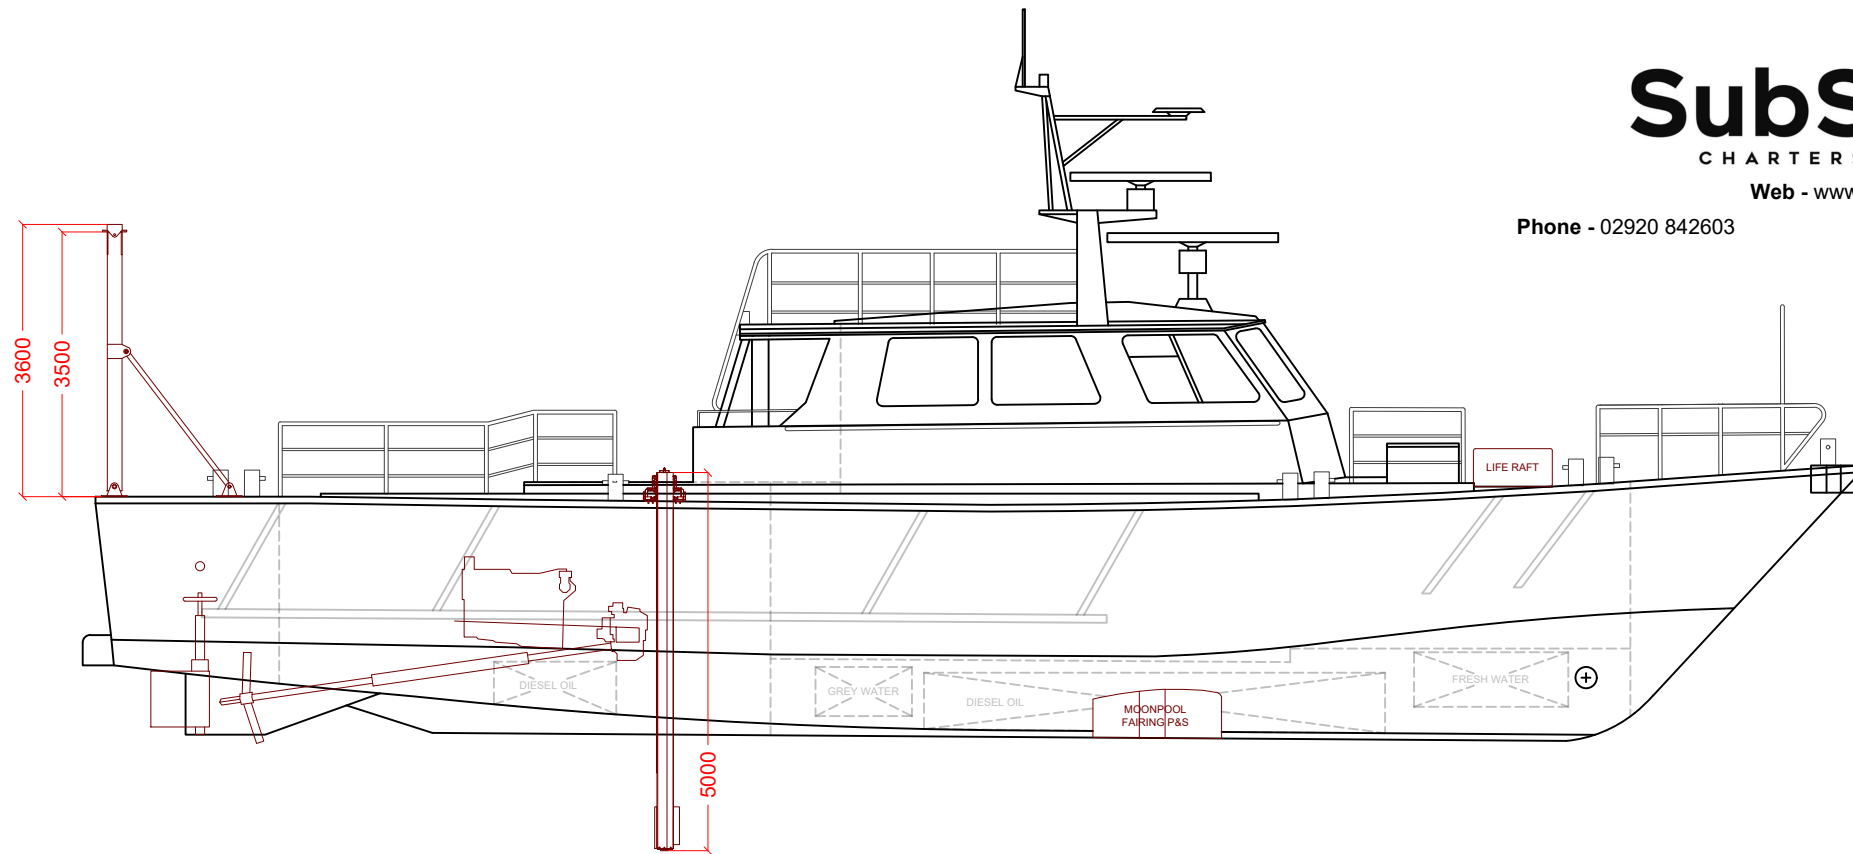

SubSeaCo

CHARTERS & SURVEYS

Web - www.subseaco.co.uk

Phone - 02920 842603

Email - info@subseaco.co.uk

DIMENSIONS

LENGTH OA = 23.30m

BREADTH OA = 5.08m

DEPTH = 2.92m

DRAUGHT (DEEP) = 1.60m

SIDE ELEVATION

ABOVE DECK LAYOUT

BELOW DECK LAYOUT